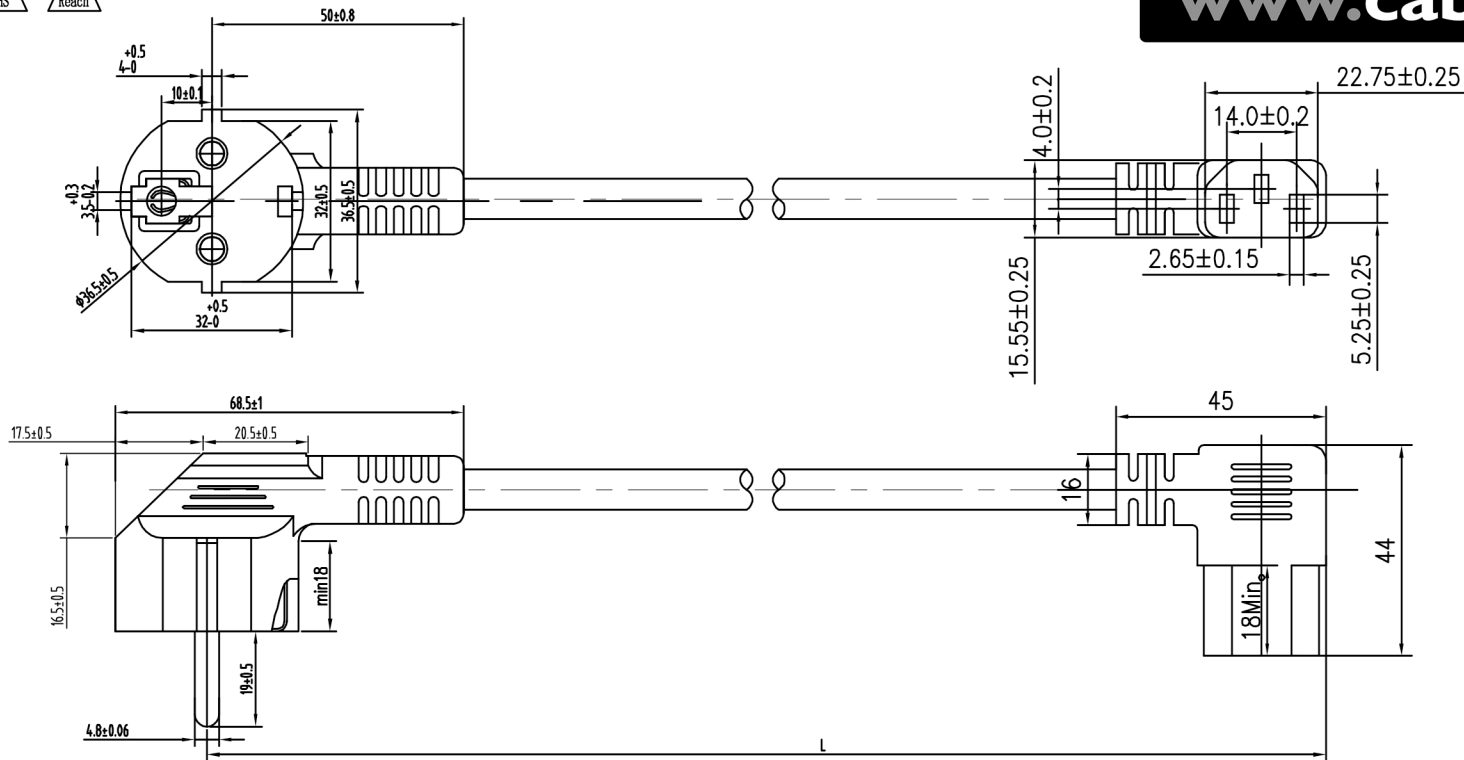

BUY ON
www.cablematic.com

Notes;

- 1.Plug: JT003/JT-ST3W 16A 250V~ Clear injection, no scrath and dirt
- 2.Cable:H05VV-F 3X1.0 mm²Jacket φ6.8±0.1 Conductor32×0.2,
Core φ2.6±0.1
Cable Mark : <VDE> H05VV-F 3X1.0mm²
- 3.Test: Hi-Pot : Inner Voltage AC2500V/1S、 External Voltage AC6000V/1S、 current leakage 1mA, insulation resistance no less than 50MΩ, no strike out

1			1800±20mm	Black
Item	Customer Model	Model/No.	Length(mm)	Color
P.N	CABLE MATIC	Item	Drw. N	
Dre By			Date	
Check By		比例	1 : 1	mm
		投影		
		xx±0.15 .x'±0.15 .xxx±0.25 .xx'±0.25 .xxxx±0.38 .xxx'±0.38		