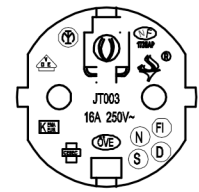

BUY ON
www.cablematic.com

Notes;

- 1.Plug: JT003/JT-ST3W 16A 250V~ Clear injection, no scrath and dirt
- 2.Cable:H05VV-F 3X1.0 mm²Jacket φ6.8±0.1 Conductor32×0.2,
Core φ2.6±0.1
Cable Mark : <VDE> H05VV-F 3X1.0mm²
- 3.Test: Hi-Pot : Inner Voltage AC2500V/1S、 External Voltage AC6000V/1S、 current leakage 1mA, insulation resistance no less than 50MΩ, no strike out

1			1800±20mm	Black
Item	Customer Model	Model/No.	Length(mm)	Color
P.N	CABLE MATIC	Item	Drw. N	
Dre By			Date	
Check By		比例	1 : 1	mm
		投影		
		xx±0.15 .x'±0.15 .xxx±0.25 .xx'±0.25 .xxxx±0.38 .xxx'±0.38		